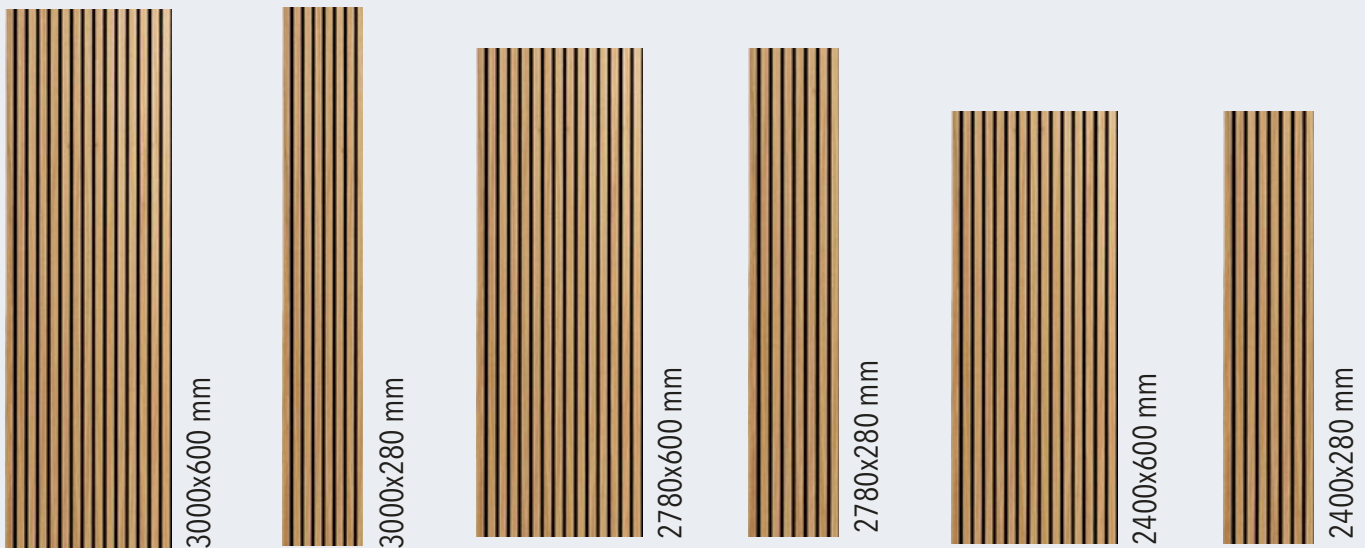

# DIMENSIONS

Dimensions for panels in the materials wood, stone, metal and colour.  
Acoustic panels come in all dimensions. Design panels come in all heights and only 600mm wide.