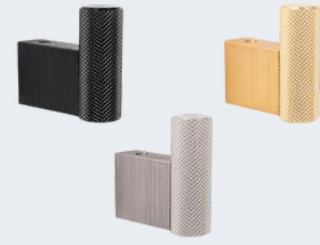

ACCESSORIES

HOOK GRAPH

Graph is a stylish hook that has a lightly lined surface, which creates a raw sense of industrial design. The hook is available in matt black, brass and stainless steel.