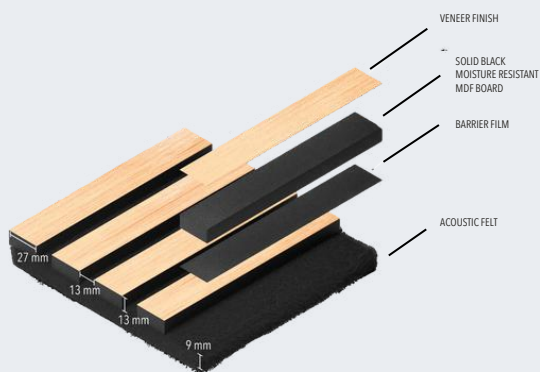

SPECIFICATIONS ACOUSTIC PANELS

Total dimensions:
22x2400x600 mm (1,44 m²)
22x2780x600 mm (1,62 m²)
22x3000x600 mm (1,8 m²)

Total dimensions: 13x27 mm
Distance between slats: 13 mm
Installation: Screws or mounting glue
Fastening: Hidden

ACOUSTIC BACK FELTS

Our high-quality acoustic felt is made from recycled plastic. It is moisture resistant and perfect for improving the acoustics in all types of spaces.